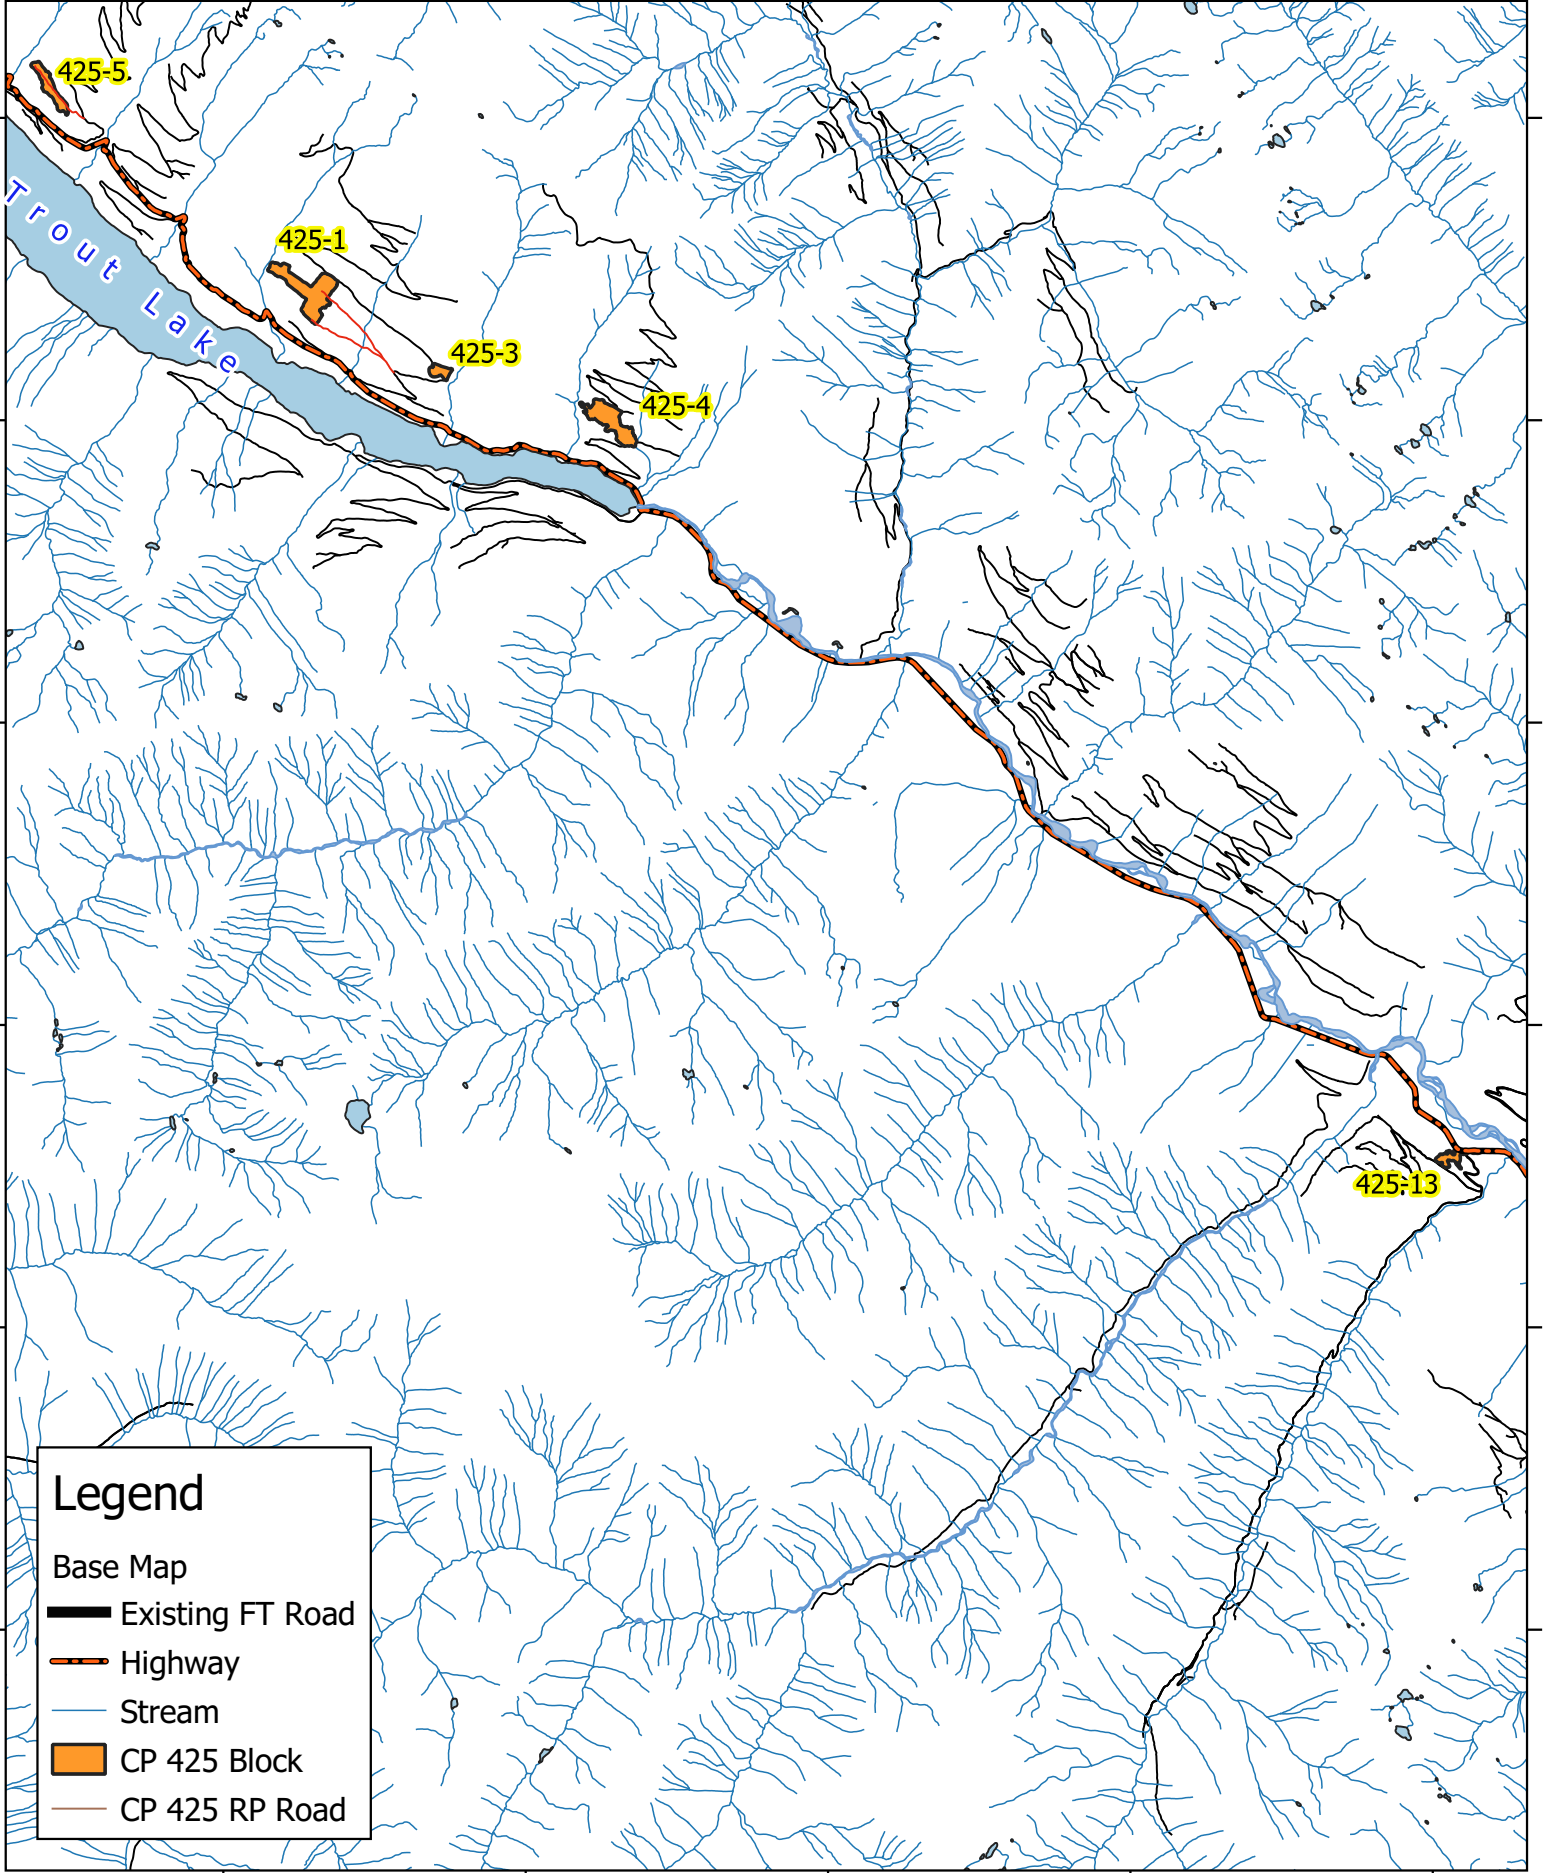

Scale 1:125,000

FL A30171 - COOPER CREEK CEDAR LTD CP 425 - Trout Lake

0 2.5 5 km

Legend

- Base Map
- Existing FT Road
- Highway
- Stream
- CP 425 Block
- CP 425 RP Road