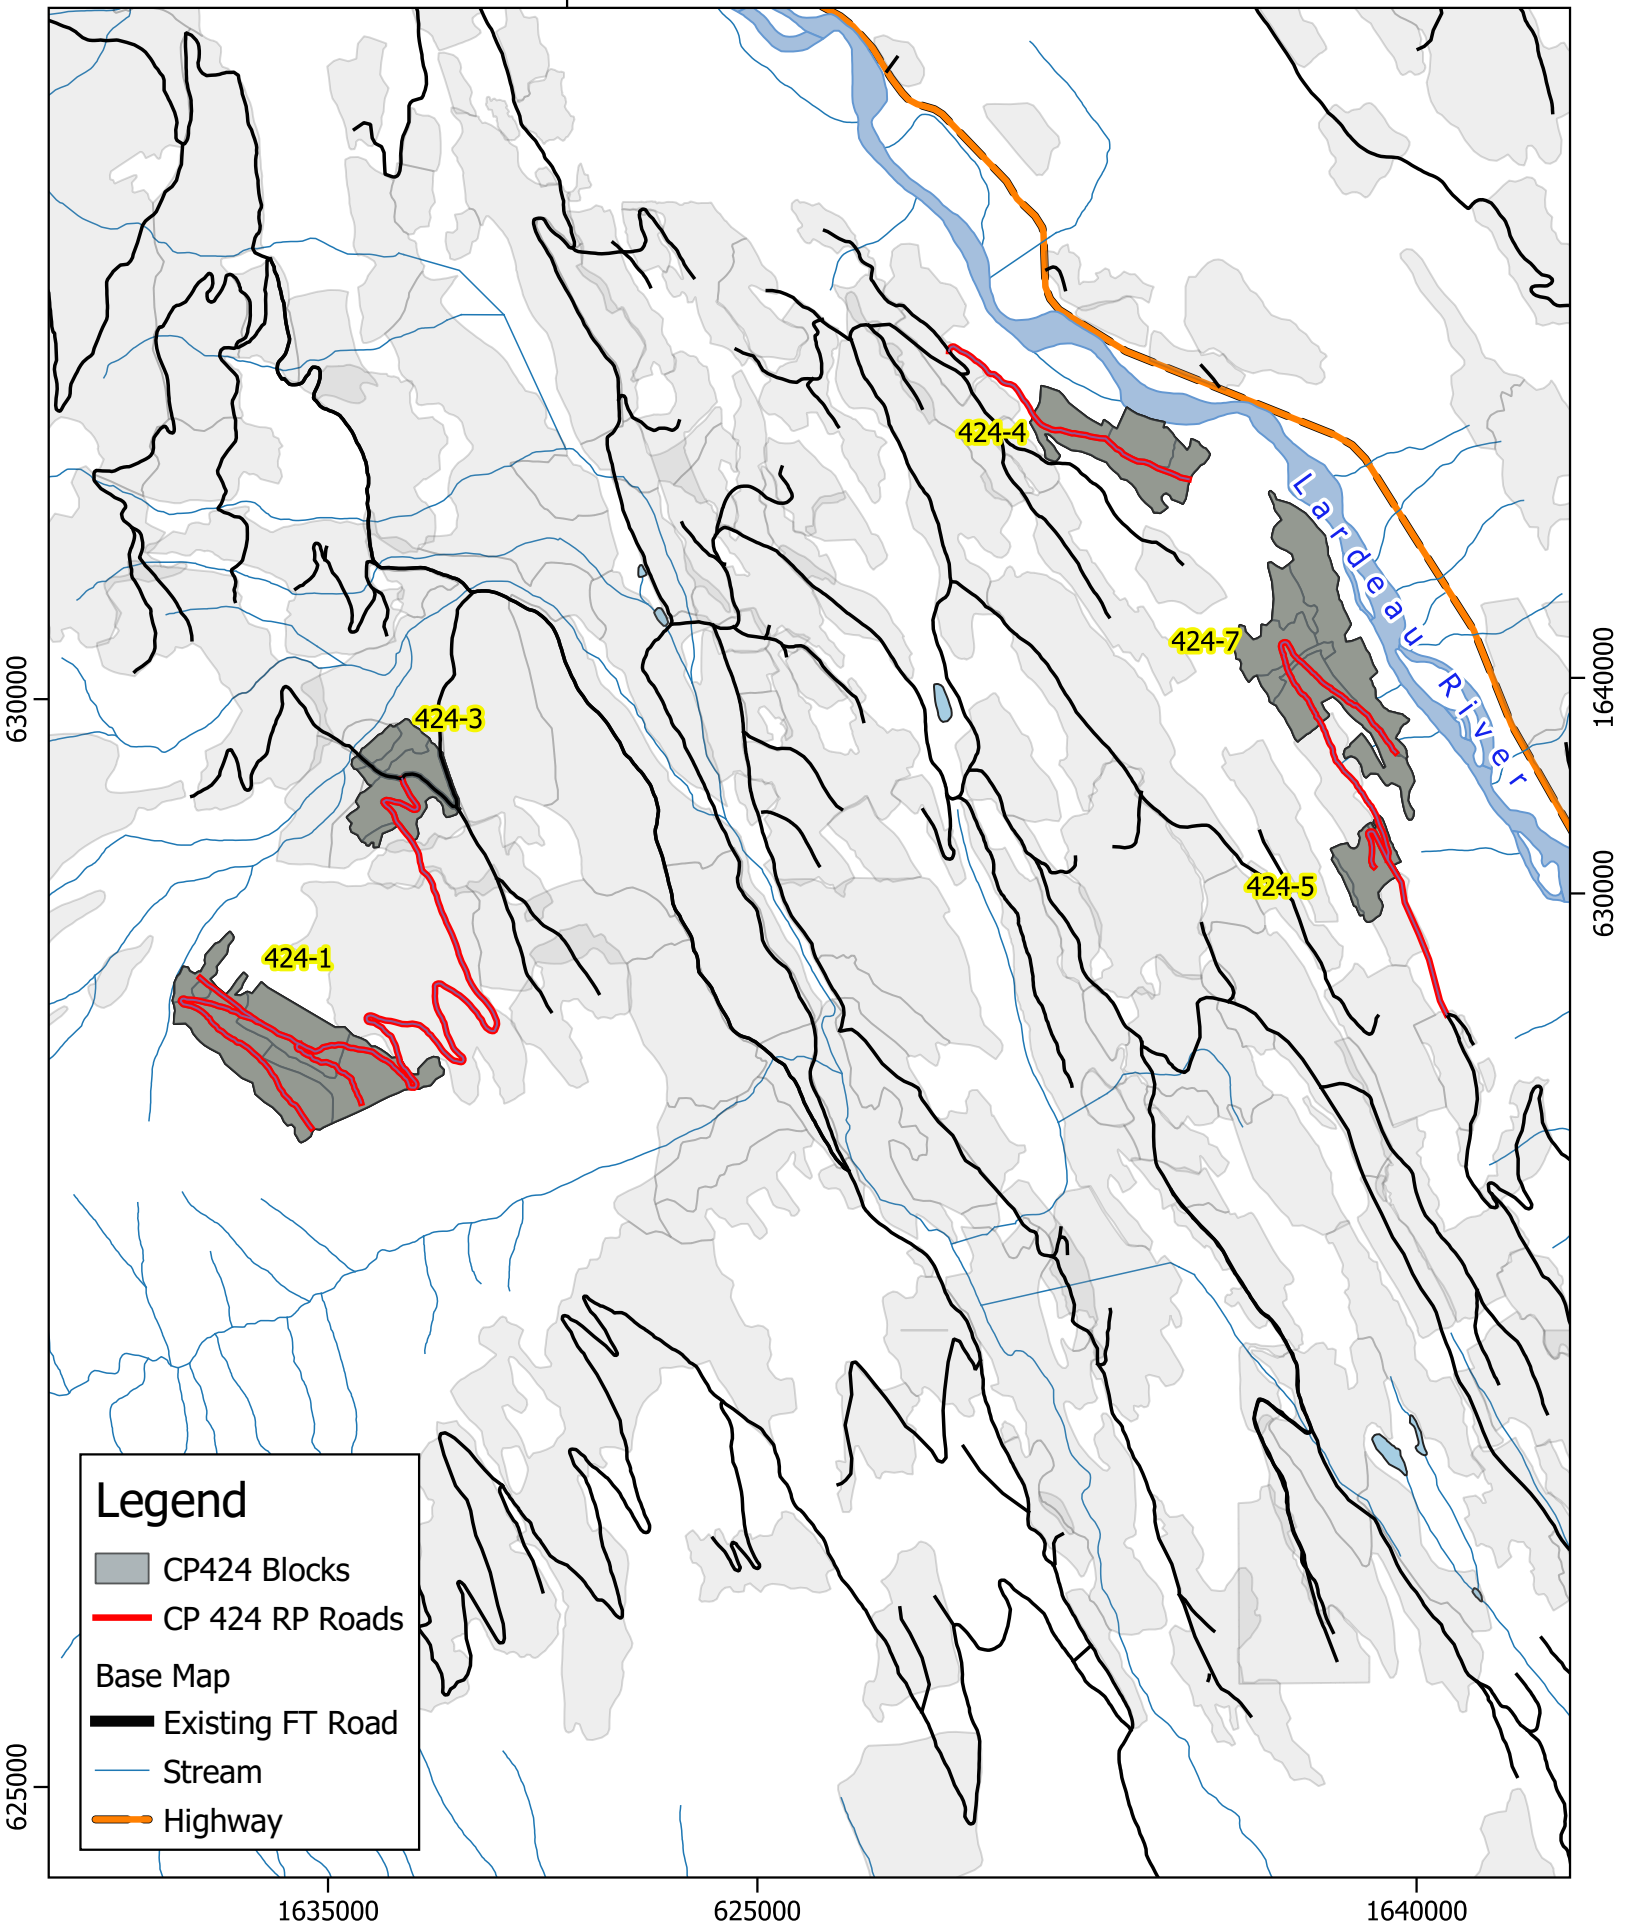

Scale 1:35,000

FL A30171 - COOPER CREEK CEDAR LTD CP 424 - Severeid/Greyhorse/Mat Creek

0 0.5 1 km

Legend

- CP424 Blocks
- CP 424 RP Roads
- Base Map
- Existing FT Road
- Stream
- Highway