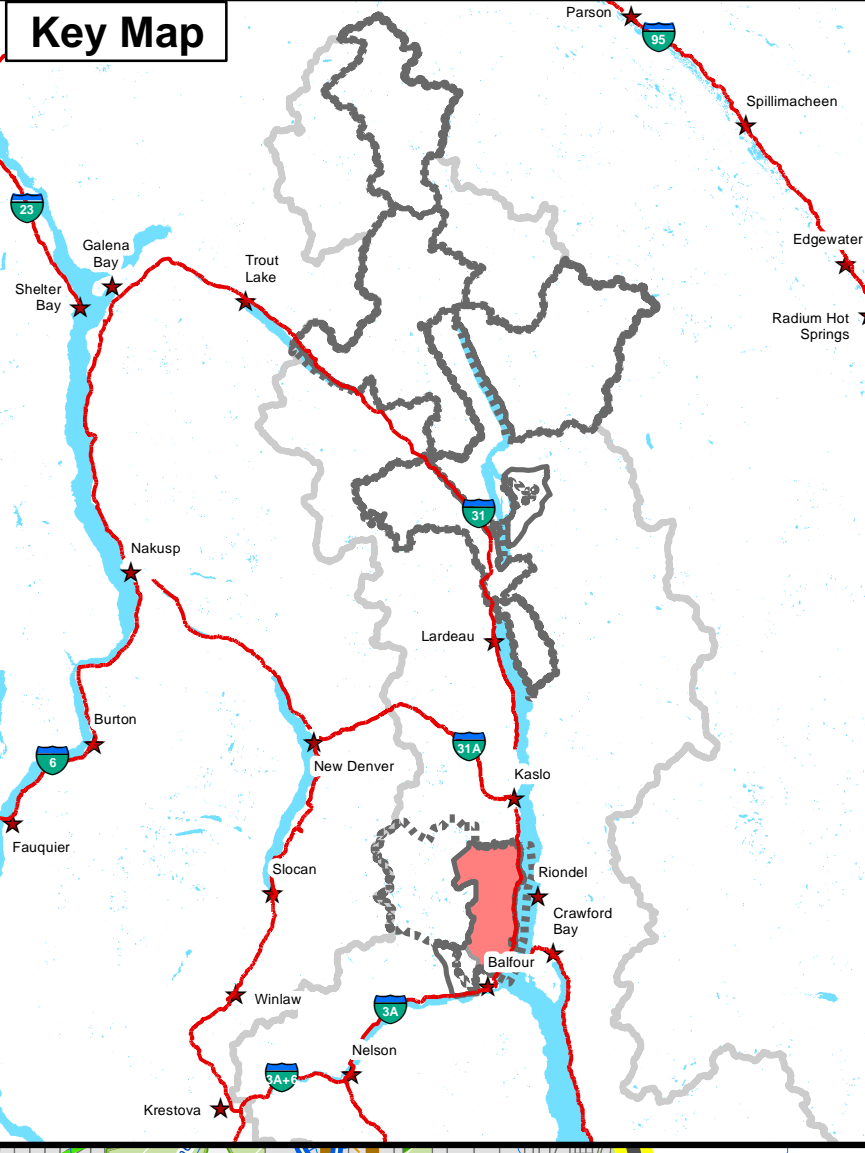

Cooper Creek Cedar Ltd.
Forest Stewardship Plan
License A30171 & A56529
Date: 3/2/2017

Coffee / Fletcher / Queens

Legend

- Recreation Sites
- Recreation Trails
- Highway
- FDU Boundary
- Lakes
- Cooper Creek Cedar Operating Area
- Recreation Areas
- CutBlocks_Section197
- OGMA
- **Caribou**
- No Harvest
- Restricted Harvest
- Creeks
- Paved Roads
- Road Not Under Permit
- FSR
- Road Permit
- Visual Quality Objective
- Community Watershed
- **Wildlife Habitat**
- CONDITIONAL HARVEST ZONE
- NO HARVEST ZONE
- Major watercourse
- Community Forest / Woodlots
- Private Land
- Ungulate Winter Range
- Foraging area
- Park
- Wildlife Management Area

1:50,000

Coffee / Fletcher / Queens

Kokanee Glacier Park

Cody Caves Park

Kootenay Lake Park

Laird Creek / Redfish

Pilot Bay Park

Riondel

Balfour

5520000 5515000 5510000 5505000 5500000

5520000 5515000 5510000 5505000 5500000