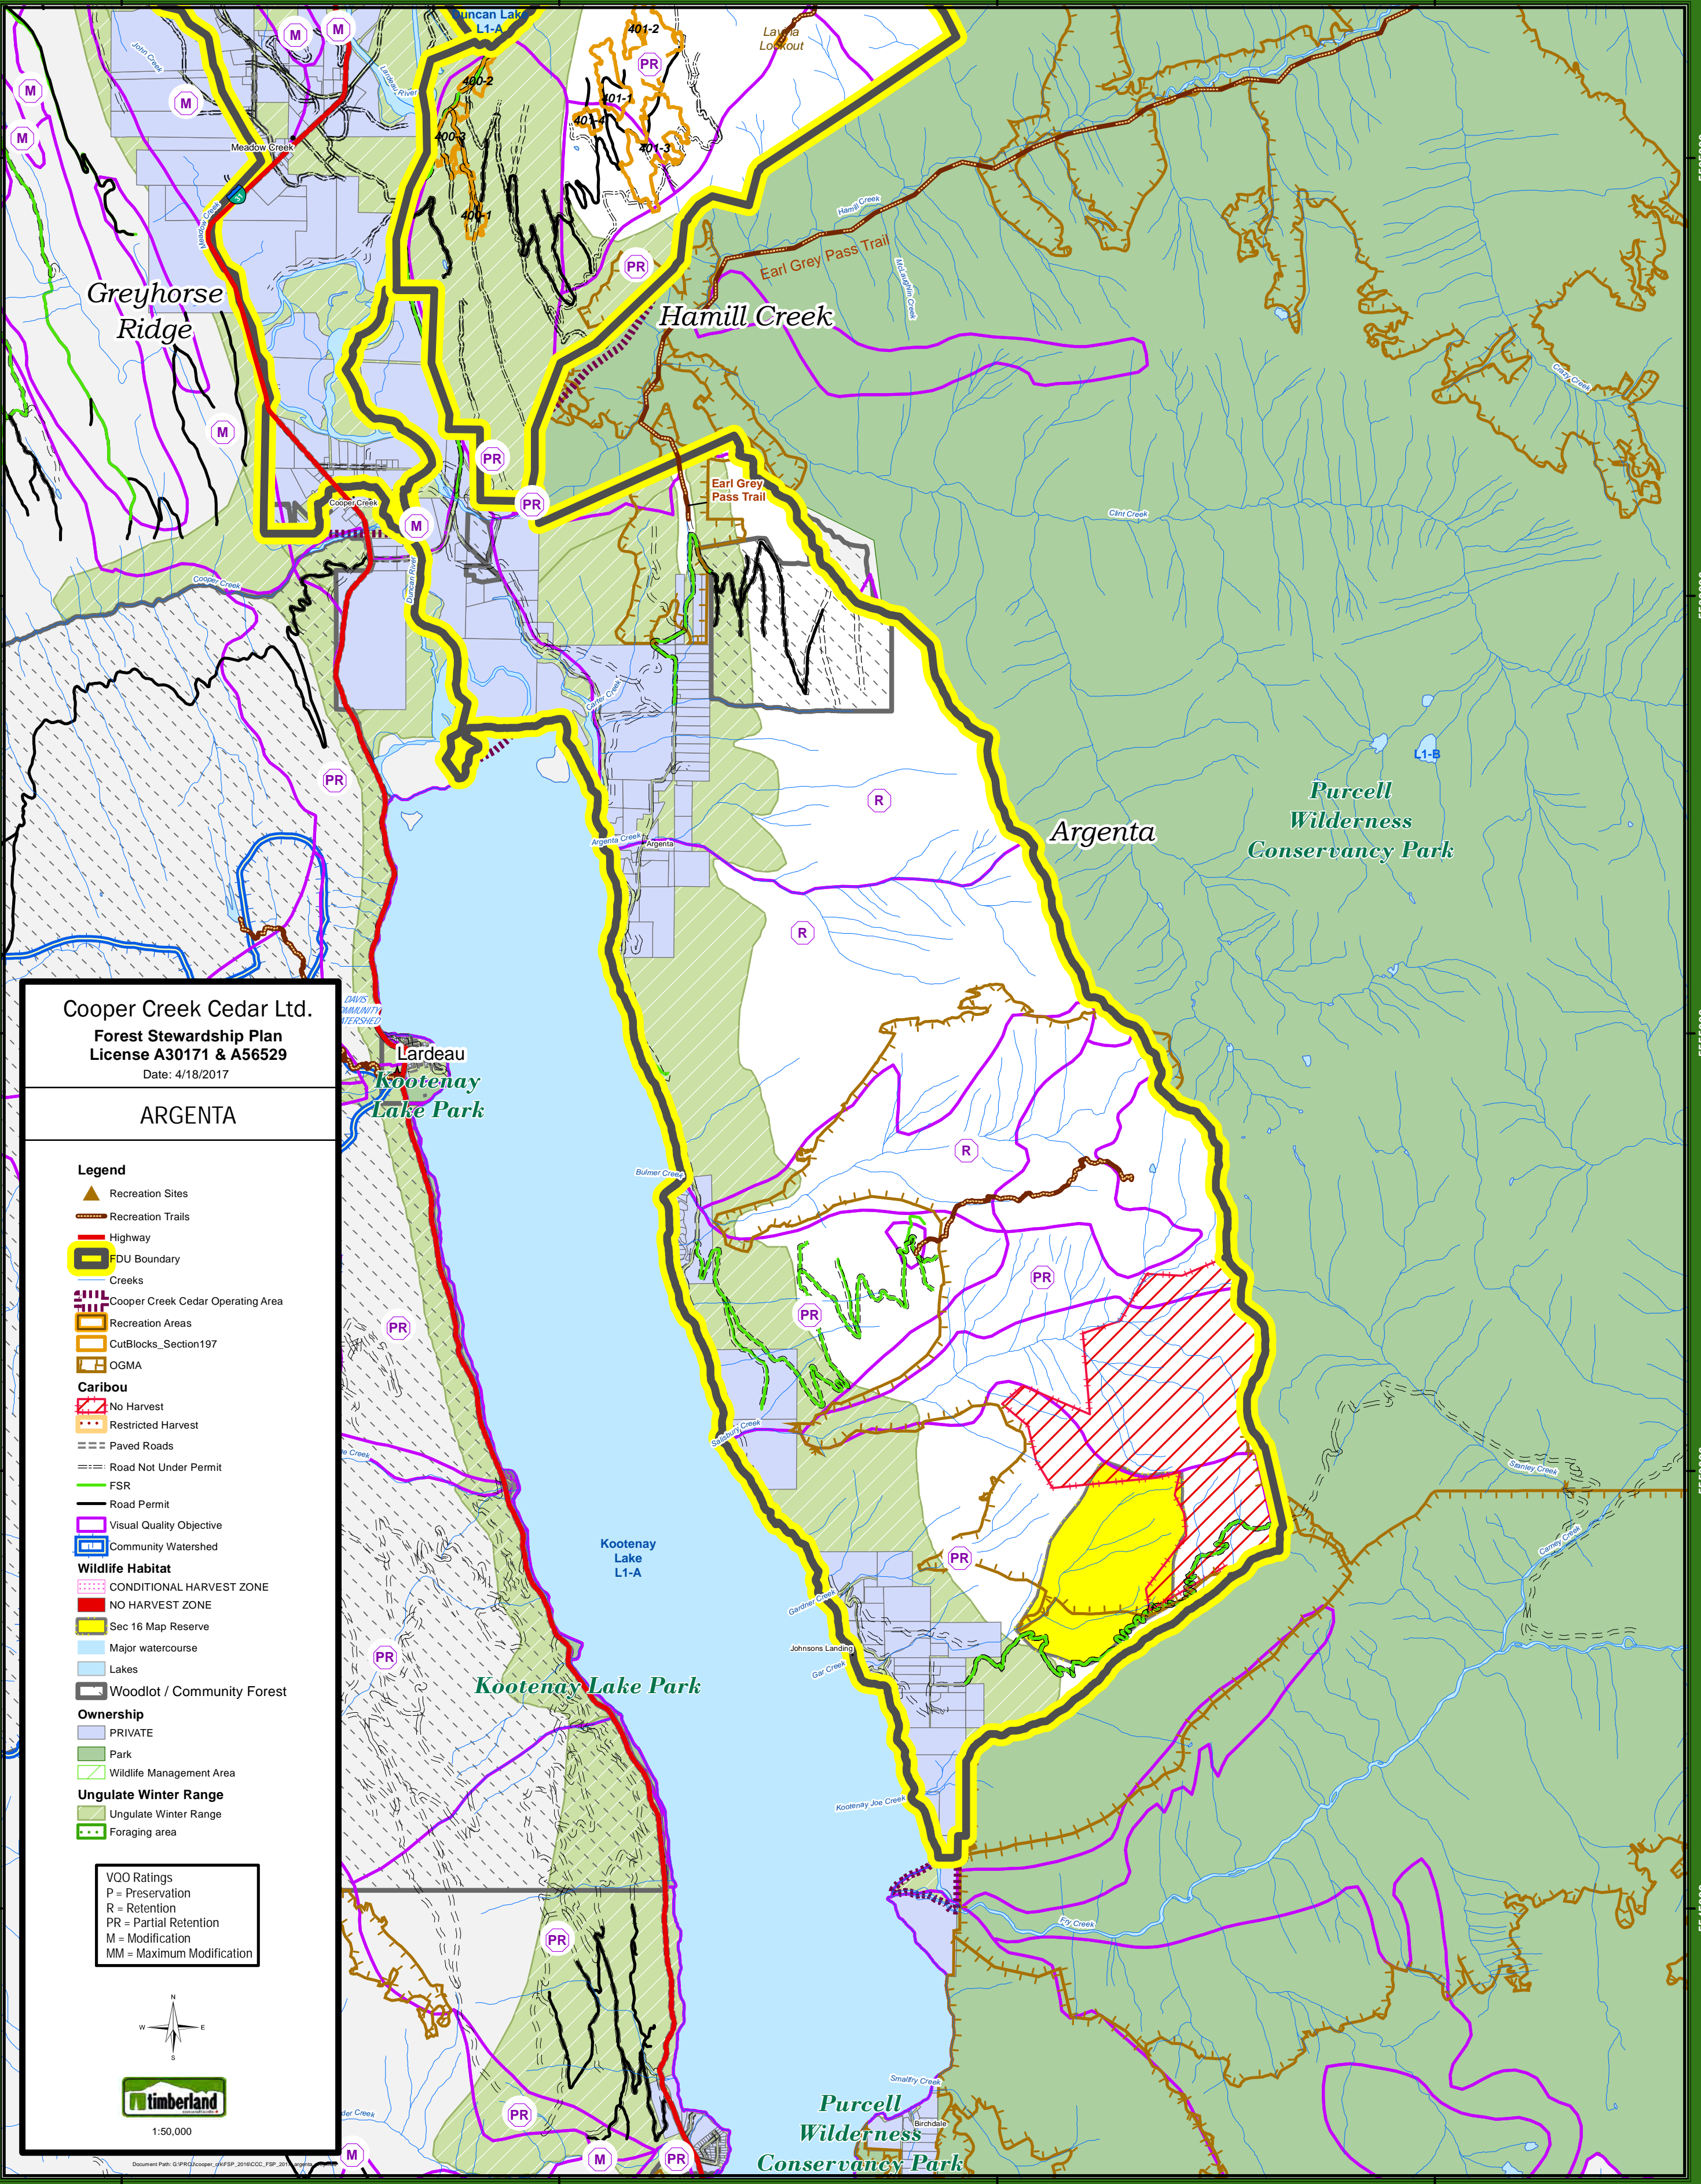

500000

505000

510000

515000

55650000

55650000

55650000

55650000

55650000

55650000

55500000

55500000

55450000

55450000

Cooper Creek Cedar Ltd.
 Forest Stewardship Plan
 License A30171 & A56529
 Date: 4/18/2017

ARGENTA

Legend

- Recreation Sites
- Recreation Trails
- Highway
- FDU Boundary
- Creeks
- Cooper Creek Cedar Operating Area
- Recreation Areas
- CutBlocks_Section197
- OGMA
- Caribou**
- No Harvest
- Restricted Harvest
- Paved Roads
- Road Not Under Permit
- FSR
- Road Permit
- Visual Quality Objective
- Community Watershed
- Wildlife Habitat**
- CONDITIONAL HARVEST ZONE
- NO HARVEST ZONE
- Sec 16 Map Reserve
- Major watercourse
- Lakes
- Woodlot / Community Forest
- Ownership**
- PRIVATE
- Park
- Wildlife Management Area
- Ungulate Winter Range**
- Ungulate Winter Range
- Foraging area

VOO Ratings
 P = Preservation
 R = Retention
 PR = Partial Retention
 M = Modification
 MM = Maximum Modification

1:50,000

500000

505000

510000

515000